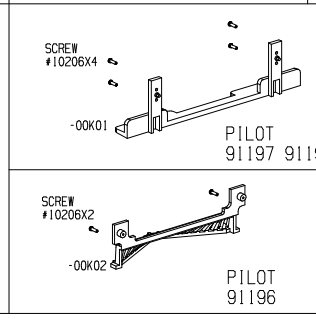

CAB PARTS
91196

BOILER PARTS
91197 91198 91199

BOILER PARTS
91196

BOILER & CAB ASSEMBLY
1:20.3 LARGE SCALE 2-4-2